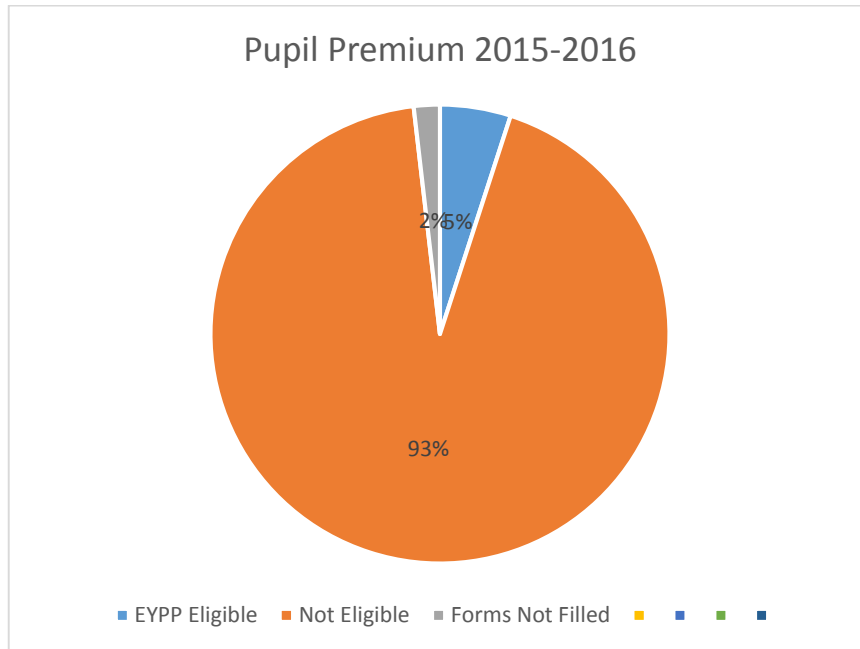

Early Years Pupil Premium 2015-2016

Currently we have **90** pupils on roll in our Nursery

Out of the **90** pupils from our Nursery we have **4** (**4%**) pupils that are identified as being Early Years Pupil Premium children

78 (**87%**) forms were filled in, so far we only have **4** pupils who have been eligible for EYPP.

Forms are still being processed by the local authority and we are waiting response as to how many more pupils will be eligible.